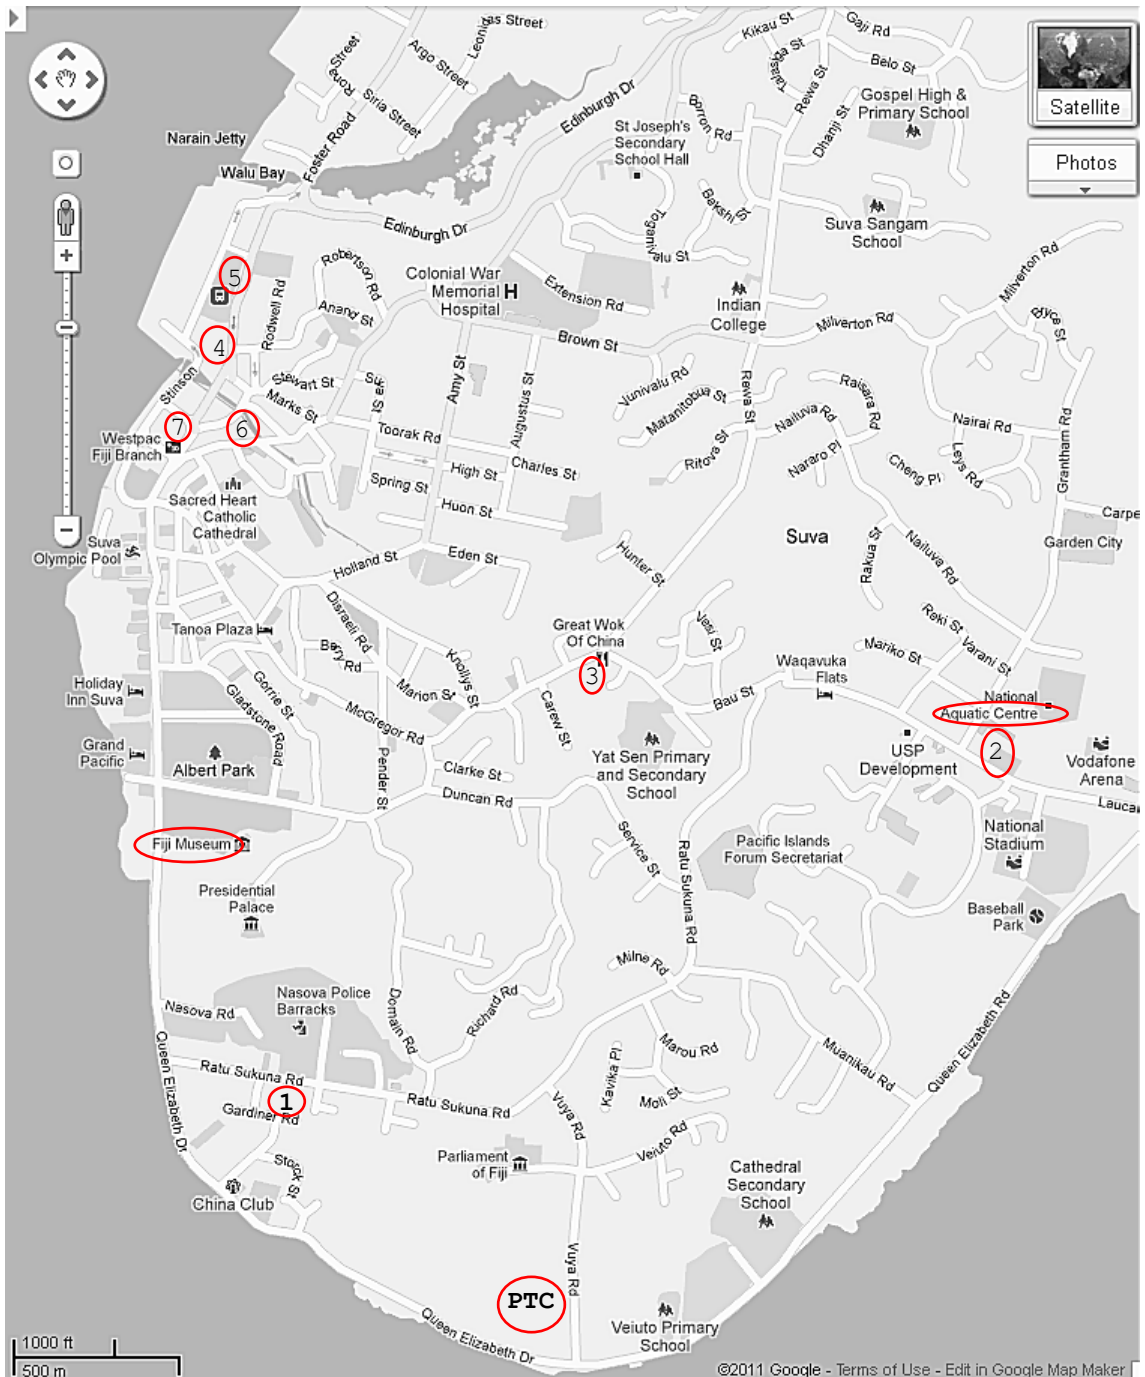

Taxi directions: "PTC, Vuya Road, opposite Suva Grammar School"

- 1 Nasese ATM, shop, bakery, Mango Cafe
- 2 Sports City: multiple shops
- 3 Flagstaff shops, including supermarket ("MH")
- 4 Fresh produce market
- 5 Main bus station
- 6 MHCC supermarket and mall
- 7 Main Suva Post Office

Viti Levu

ADVERTISERS AT NADI AIRPORT

- 5 Avis
- 24 Central Rentals
- 6 Jack's of Fiji
- 17 Hertz
- Esquires Coffee Houses
- ANZ Bank
- Budget Rental Cars
- Westpac Bank

KEY

- # ADVERTISER LOCATION
- MAJOR ROAD
- MAJOR UNSEALED ROAD
- MINOR ROAD (many unsealed)
- AIRPORT
- HOSPITAL
- ELEVATION 300M CONTOURS
- ANZ Bank
- Budget Rental Cars
- Carpenters Rentals
- Westpac Bank

SEE LAUTOKA MAP

SEE NADI & DENARAU MAPS

SEE SIGATOKA MAP

SEE SUVA MAP

0 10km 20km 40km